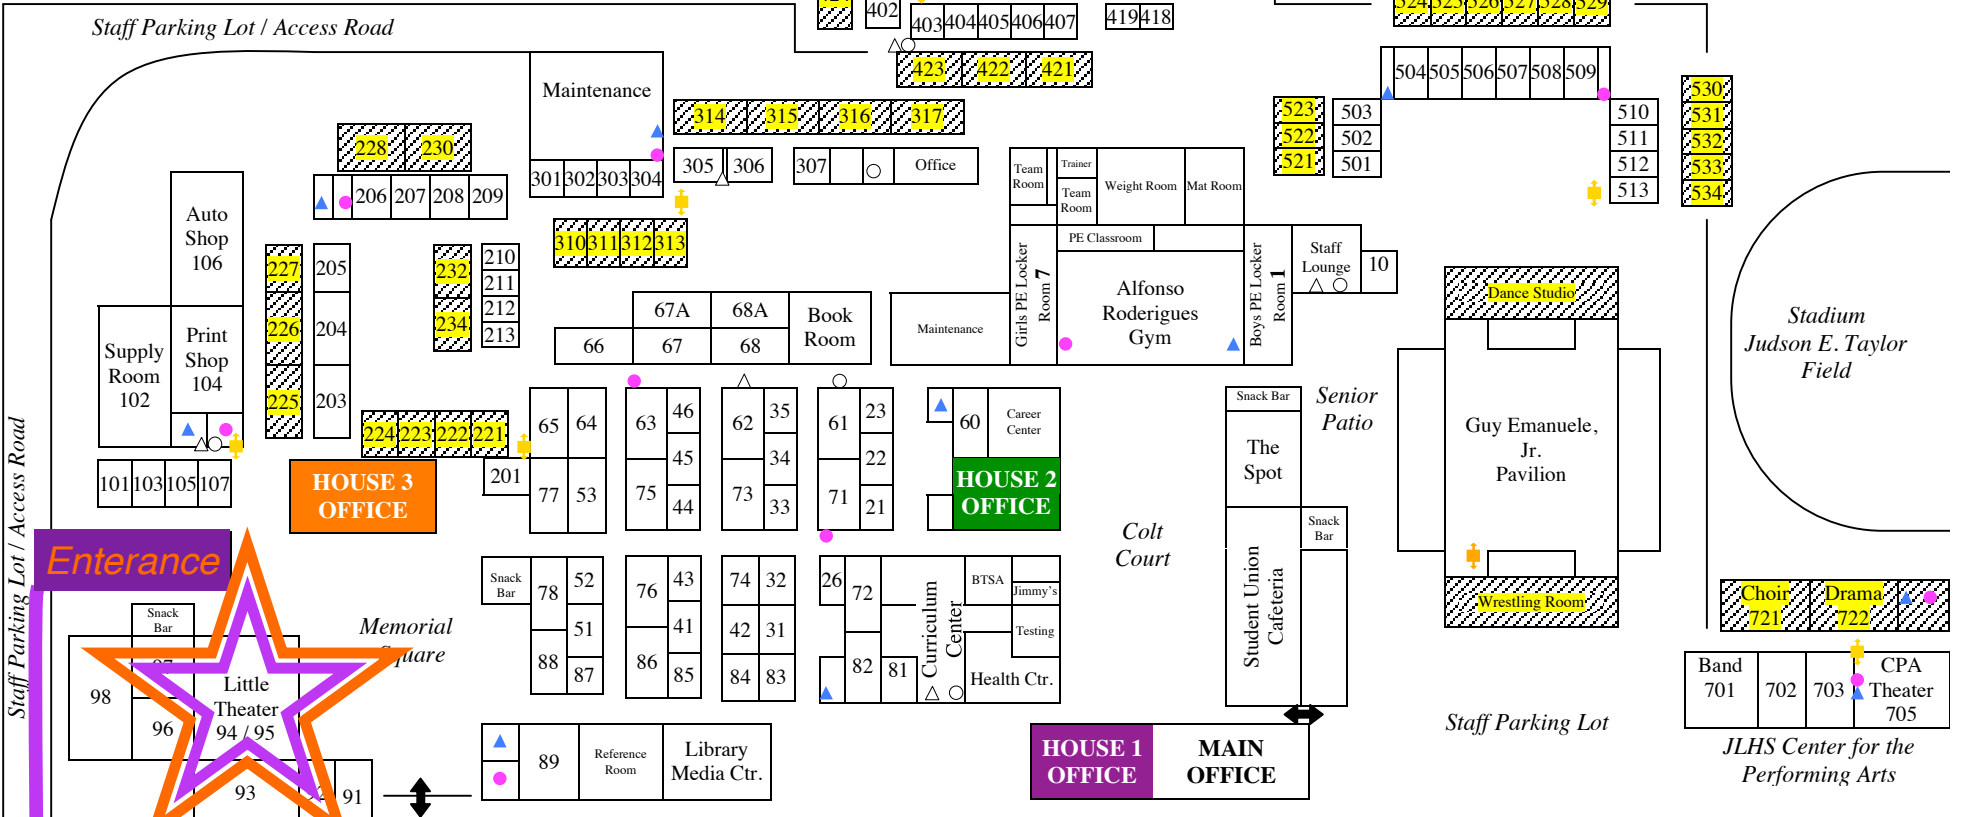

JAMES LOGAN HIGH SCHOOL

MAP

Baseball & Softball
Fields 1 & 2

Fields 3 & 4

Meyers Drive

Staff
Parking
Lot

Big Green
South Fields

Staff Parking Lot / Access Road

Staff Parking Lot / Access Road

Stadium
Judson E. Taylor
Field

Legend:

- ↔ Gate (Campus Entry)
- ▲ Boys Restroom
- Rm. Second Floor (shaded area)
- Girls Restroom
- ⬆ Elevator
- △ Mens Restroom (Staff)
- Womens Restroom (Staff)