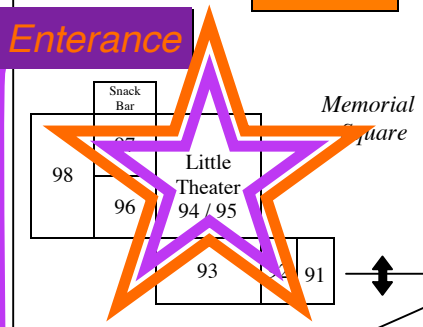

JAMES LOGAN HIGH SCHOOL

MAP

Baseball & Softball
Fields 1 & 2

Fields 3 & 4

Meyers Drive

Staff
Parking
Lot

Big Green
South Fields

Staff Parking Lot / Access Road

Staff Parking Lot / Access Road

Stadium
Judson E. Taylor
Field

Legend:

- ↔ Gate (Campus Entry)
- ▲ Boys Restroom
- Rm. Second Floor (shaded area)
- Girls Restroom
- ⬆ Elevator
- △ Mens Restroom (Staff)
- Womens Restroom (Staff)